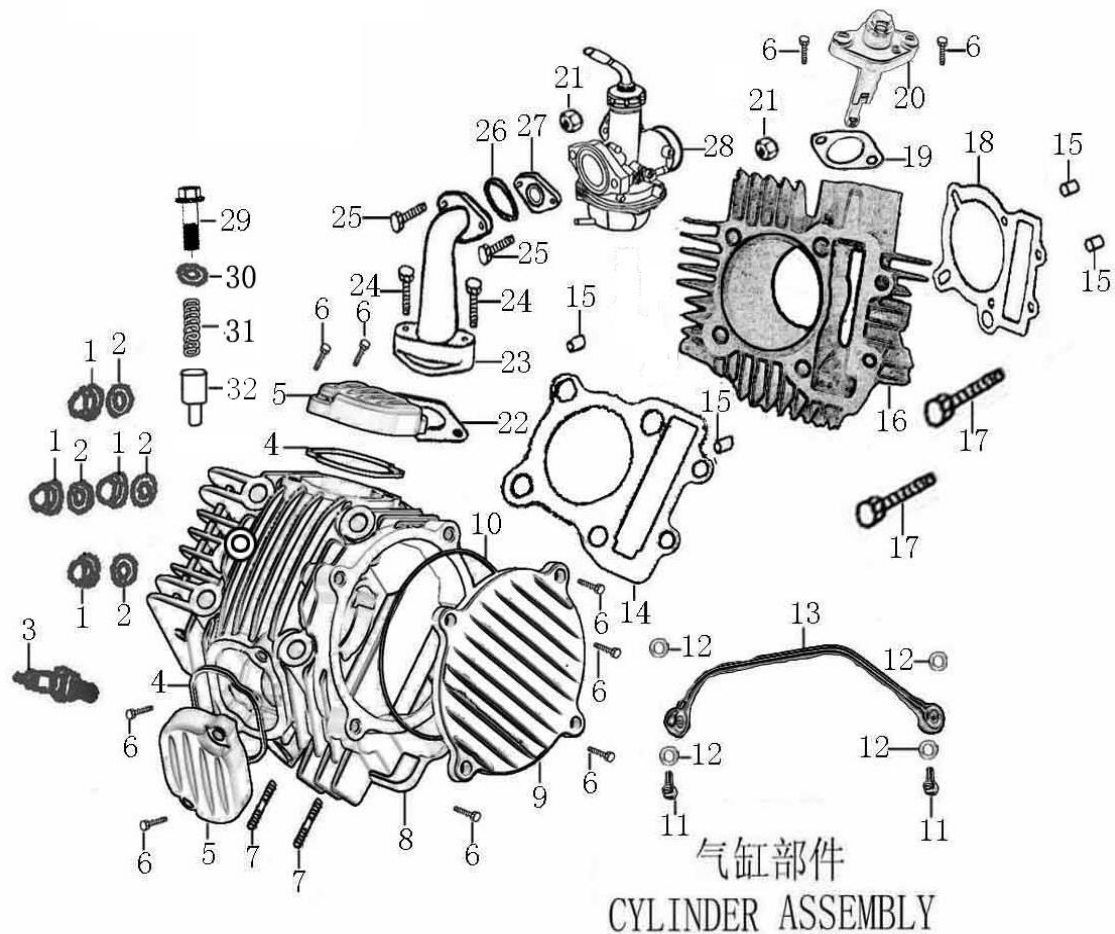

CYLINDER ASSY			
NO.	PART CODE	ENGLISH DESCRIPTION	QTY
1	91201-I006-00000X	NUT M8	4
2	93301-80852018000	WASHER 8.5x2x18	4
3	81300-G011-0000	SPARK PLUG	1
4	90104-JE15-0000	RING	2
5	11230-JE15-00000W	COVER, VALVE CHAMBER	2
6	B166740A06001870X	BOLT M6x18	10
7	91138-MA21-00000X	BOLT M8x45	2
8	1122B-JE15-03000W	CYLINDER HEAD ASSY	1
9	11227-JE15-00000W	LEFT COVER, CYLINDER HEAD	1
10	90122-JE15-0000	SEAL RING	1
11	91107-PE03-00000X	BOLT M8x23	2
12	93301-80821014000	WASHER 8.2x1x14	4
13	19305-JE15-0000	FUREL PIPE	1
14	9022B-JE15-0000	GASKET ASSY,CYLINDER HEAD	1
15	91521-10001400000	PIN 10x14	4
16	1110B-JE15-00010W	CYLINDER BLOCK ASSEMBLY	1
17	B166740A06010570X	BOLT M6x105	2
18	90205-JE15-0000	GASKET,CYLINDER BLOCK	1
19	90211-JE15-0000	GASKET,TENSIONER	1
20	1554B-JE15-0000	PLUG OF TIGHTENER	1
21	B061700006000090X	NUT M6	2
22	15810-I096-0000	GASKET,INLET PIPE	1
23	15800-JE15-0300	INLET PIPE	1
24	B057830006002570X	BOLT M6x25	2
25	B057830006003070X	BOLT M6x30	2
26	90101-10290000240	O-RING 29x2.4	1
27	90214-I096-0000	GASKET, CARBURETOR	1
28	17100-0000-0078	CARBURETOR	1
29	B057890006001270X	BOLT M6x12	1
30	93301-70621513000	WASHER 6.2x1.5x13	1
31	11238-IA40-0000	SPRING	1
32	11237-IA40-0000	CYLINDER HEAD TAPPET	1