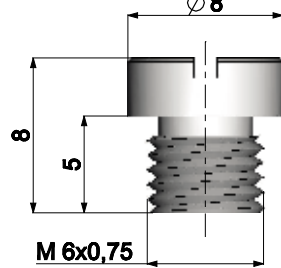

Dell'orto 6 mm.

CODE	5 pcs. - 5 pezzi
362.1060	Dell'orto 6 mm. 60
362.1062	Dell'orto 6 mm. 62
362.1064	Dell'orto 6 mm. 64
362.1066	Dell'orto 6 mm. 66
362.1068	Dell'orto 6 mm. 68
362.1070	Dell'orto 6 mm. 70
362.1072	Dell'orto 6 mm. 72
362.1074	Dell'orto 6 mm. 74
362.1076	Dell'orto 6 mm. 76
362.1078	Dell'orto 6 mm. 78
362.1080	Dell'orto 6 mm. 80
362.1082	Dell'orto 6 mm. 82
362.1084	Dell'orto 6 mm. 84
362.1086	Dell'orto 6 mm. 86
362.1088	Dell'orto 6 mm. 88
362.1090	Dell'orto 6 mm. 90
362.1092	Dell'orto 6 mm. 92
362.1094	Dell'orto 6 mm. 94
362.1096	Dell'orto 6 mm. 96
362.1098	Dell'orto 6 mm. 98
362.1100	Dell'orto 6 mm. 100
362.1102	Dell'orto 6 mm. 102
362.1104	Dell'orto 6 mm. 104
362.1106	Dell'orto 6 mm. 106
362.1108	Dell'orto 6 mm. 108
362.1110	Dell'orto 6 mm. 110
362.1112	Dell'orto 6 mm. 112
362.1114	Dell'orto 6 mm. 114
362.1116	Dell'orto 6 mm. 116
362.1118	Dell'orto 6 mm. 118
362.1120	Dell'orto 6 mm. 120

362.1122	Dell'orto 6 mm. 122
362.1124	Dell'orto 6 mm. 124
362.1126	Dell'orto 6 mm. 126
362.1128	Dell'orto 6 mm. 128
362.1130	Dell'orto 6 mm. 130
362.1132	Dell'orto 6 mm. 132
362.1134	Dell'orto 6 mm. 134
362.1136	Dell'orto 6 mm. 136
362.1138	Dell'orto 6 mm. 138
362.1140	Dell'orto 6 mm. 140
362.1142	Dell'orto 6 mm. 142
362.1144	Dell'orto 6 mm. 144
362.1146	Dell'orto 6 mm. 146
362.1148	Dell'orto 6 mm. 148
362.1150	Dell'orto 6 mm. 150
362.1152	Dell'orto 6 mm. 152
362.1154	Dell'orto 6 mm. 154
362.1156	Dell'orto 6 mm. 156
362.1158	Dell'orto 6 mm. 158
362.1160	Dell'orto 6 mm. 160
362.1162	Dell'orto 6 mm. 162
362.1164	Dell'orto 6 mm. 164
362.1166	Dell'orto 6 mm. 166
362.1168	Dell'orto 6 mm. 168
362.1170	Dell'orto 6 mm. 170
362.1172	Dell'orto 6 mm. 172
362.1174	Dell'orto 6 mm. 174
362.1176	Dell'orto 6 mm. 176
362.1178	Dell'orto 6 mm. 178
362.1180	Dell'orto 6 mm. 180
362.1182	Dell'orto 6 mm. 182
362.1184	Dell'orto 6 mm. 184
362.1186	Dell'orto 6 mm. 186
362.1188	Dell'orto 6 mm. 188
362.1190	Dell'orto 6 mm. 190
362.1192	Dell'orto 6 mm. 192
362.1194	Dell'orto 6 mm. 194
362.1196	Dell'orto 6 mm. 196
362.1198	Dell'orto 6 mm. 198