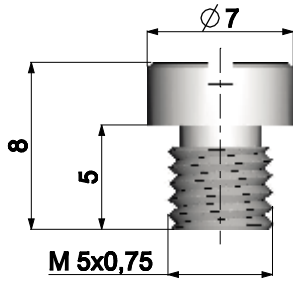

MAIN JETS (MINIMUM ORDER 5 PCS.) | GETTI MASSIMO (ORDINE MINIMO 5 PEZZI)

Dell'orto 5 mm.

360.1112	Dell'orto 5 mm. 112
360.1114	Dell'orto 5 mm. 114
360.1116	Dell'orto 5 mm. 116
360.1118	Dell'orto 5 mm. 118
360.1120	Dell'orto 5 mm. 120
360.1122	Dell'orto 5 mm. 122
360.1124	Dell'orto 5 mm. 124
360.1126	Dell'orto 5 mm. 126
360.1128	Dell'orto 5 mm. 128