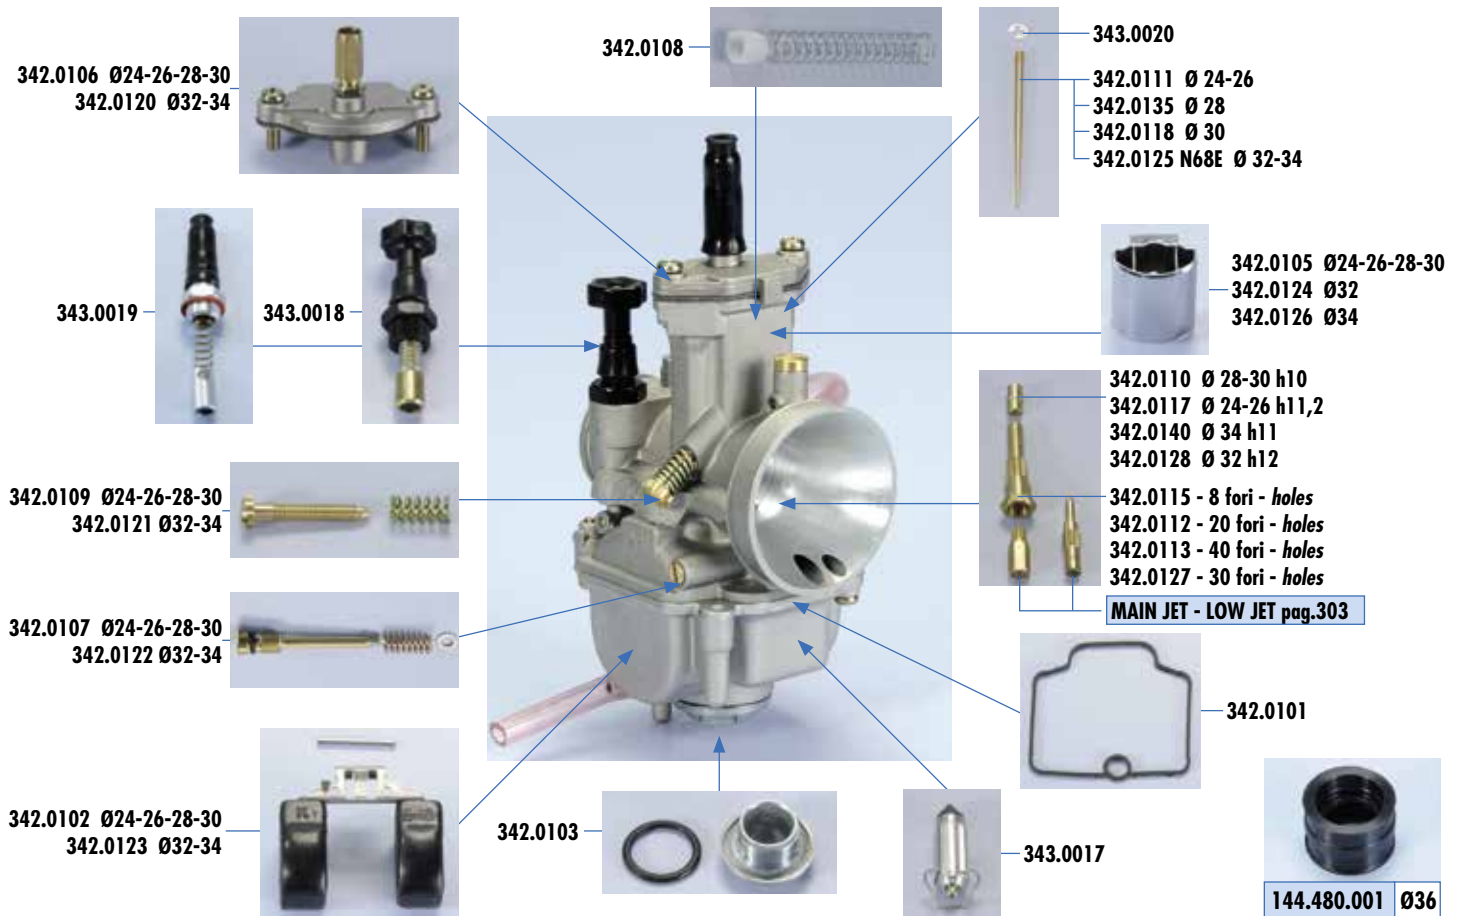

**▣ CARBURETORS | CARBURATORI**
**Ø 24-26-28-30**

Polini carburetors are cast in light alloy and they are available in 6 diameters: 24, 26, 28, 30, 32, 34 mm. Their peculiarity consists in having a flat valve made of chromed light alloy to improve the sliding and to be more resistant to abrasion and wear. The new Polini carburetors are assembled in the Polini factory according to specific calibrations. To achieve the highest quality features the carburetors are tested one by one by the mechanics, who control the float level control and needle seal.

**Ø 32-34**

**▣ CONTROL TESTS | TEST DI CONTROLLO**

 Float level check - *Controllo livello galleggiante*

 Needle seal check - *Controllo tenuta spillo*

APPLICATIONS TABLE

CYLINDER KITS

MUFFLERS

TRANSMISSIONS

**FUEL SYSTEMS**

ENGINE SPARE PARTS

SETUP

BLUE LINE

MINIBIKES

HI-SPEED E-BIKE

**CARBURETORS Ø 24-26-28-30-32-34 | CARBURATORI**

**NEEDLE MEASURES | MISURE SPILLO**